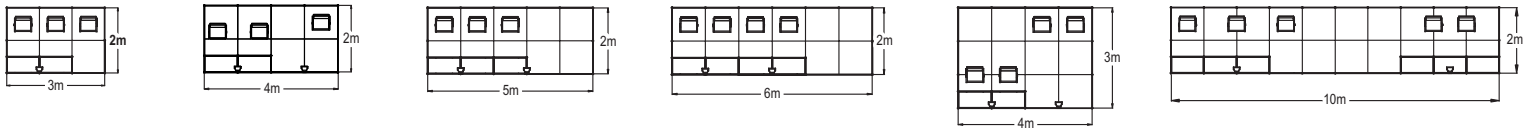

Standard benches

standard bench 6 sqm **standard bench 8 sqm** **standard bench 10 sqm** **standard bench 12 sqm** **standard bench 12 sqm** **standard bench 20 sqm**

Price list of exhibition space

STANDARD EQUIPMENT BENCH - 160 EUR/SQM

Bench 6 sqm - 960 eur

includes: 2 little white desks, inscription on frieze, partitation walls, spotlight i 3 chairs

Bench 10 sqm - 1.600 eur

includes: 3 little white desks, inscription on frieze, partitation walls, 2 spotlights i 3 chairs

Each floor of the multi-storey bench will be charged per sqm at the price list above.

Additional equipment pricelist

wall 1x2.50 m
big pylon 1.5x2.5 m
small pylon 1.5x0.77 m
door 1x2.50 m

small table 1x1 m
horizontal showcase 1x0.50x0.86 m
vertical showcase 1x0.5x2.5 m
shelf 0.5mx1m