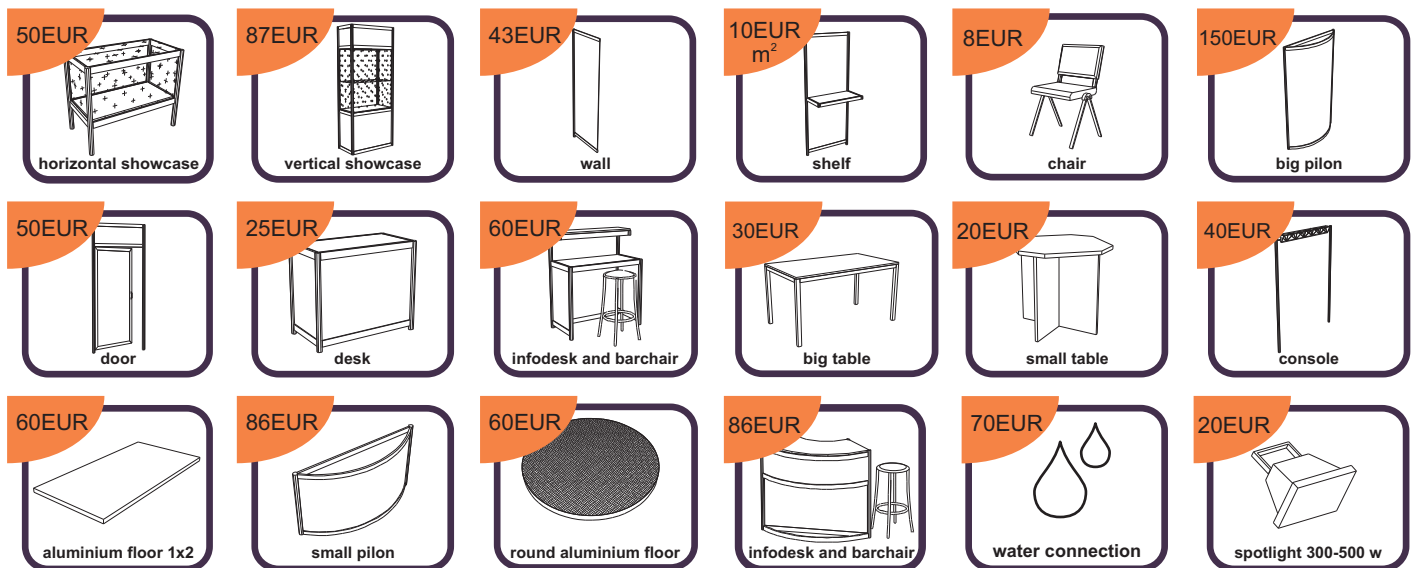

FURNITURE & EQUIPMENT

Refrigerator Pcs 70 eur

WATER

Connection with/without sink Pcs 70 eur

Boiler Pcs 30 eur

ATTENTION

Prices are for both fair days.

EMPTY SPACE - 145 EUR/SQM

Each floor of the multi-storey bench will be charged per sqm at the price list above.

Additional equipment pricelist

wall 1x2.50 m
big pylon 1.5x2.5 m
small pylon 1.5x0.77 m
door 1x2.50 m

small table 1x1 m
horizontal showcase 1x0.50x0.86 m
vertical showcase 1x0.5x2.5 m
shelf 0.5mx1m