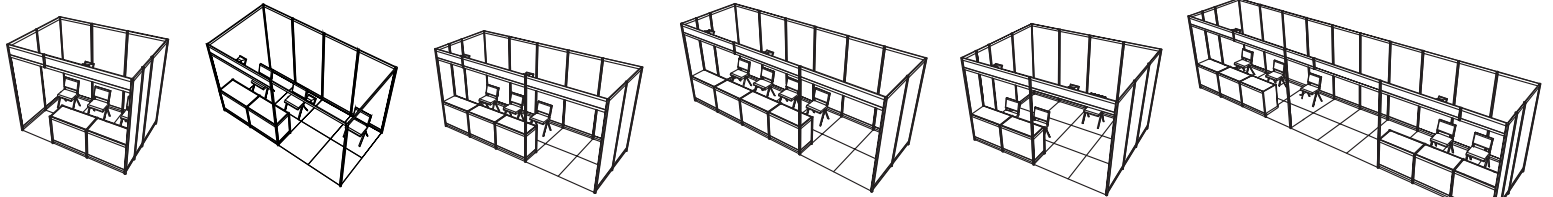

Standard benches

standard bench 6 sqm **standard bench 8 sqm** **standard bench 10 sqm** **standard bench 12 sqm** **standard bench 12 sqm** **standard bench 20 sqm**

Price list of exhibition space

STANDARD EQUIPMENT BENCH - 160 EUR/SQM

Bench 6 sqm - 960 eur

includes: 2 little white desks, inscription on frieze, partitation walls, spotlight i 3 chairs

Bench 10 sqm - 1.600 eur

includes: 3 little white desks, inscription on frieze, partitation walls, 2 spotlights i 3 chairs

Bench 12 sqm - 1.920 eur

includes: 4 little white desks, inscription on frieze, partitation walls, 2 spotlights i 4 chairs

Bench 20 sqm - 3.200 eur

includes: 6 little white desks, inscription on frieze, partitation walls, 3 spotlights i 6 chairs

Each floor of the multi-storey bench will be charged per sqm at the price list above.

Additional equipment pricelist

wall 1x2.50 m
big pylon 1.5x2.5 m
small pylon 1.5x0.77 m
door 1x2.50 m

small table 1x1 m
horizontal showcase 1x0.50x0.86 m
vertical showcase 1x0.5x2.5 m
shelf 0.5mx1m