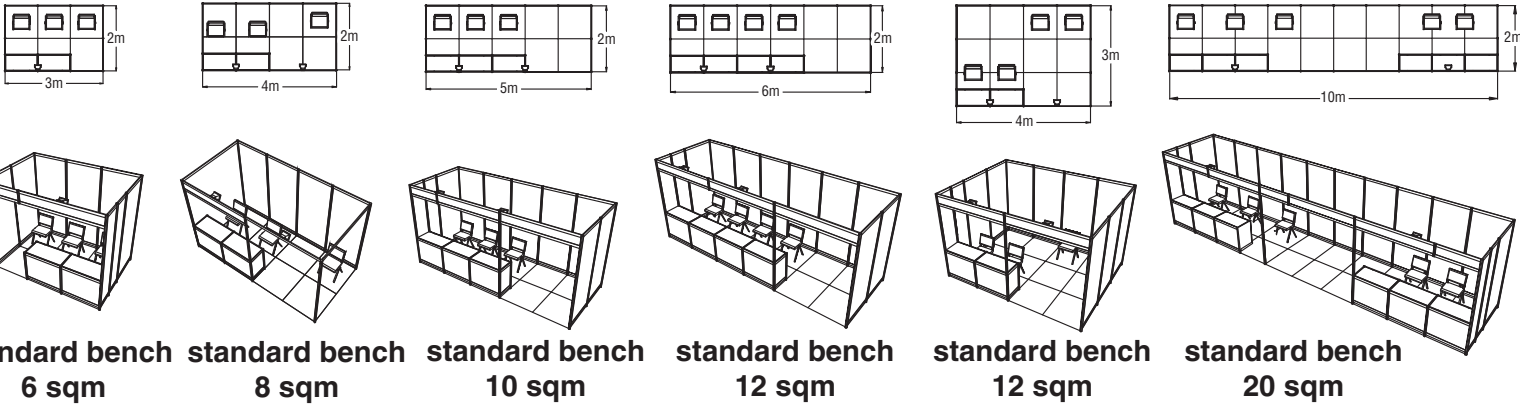

Standard benches

standard bench 6 sqm standard bench 8 sqm standard bench 10 sqm standard bench 12 sqm standard bench 12 sqm standard bench 20 sqm

Price list of exhibition space

STANDARD EQUIPMENT BENCH - 120 EUR/SQM

Bench 6 sqm - 720 eur

includes: 2 little white desks, inscription on frieze, partitation walls, spotlight i 3 chairs

Bench 10 sqm - 1.200 eur

includes: 3 little white desks, inscription on frieze, partitation walls, 2 spotlights i 3 chairs

Bench 12 sqm - 1.440 eur

includes: 4 little white desks, inscription on frieze, partitation walls, 2 spotlights i 4 chairs

Bench 20 sqm - 2.400 eur

includes: 6 little white desks, inscription on frieze, partitation walls, 3 spotlights i 6 chairs