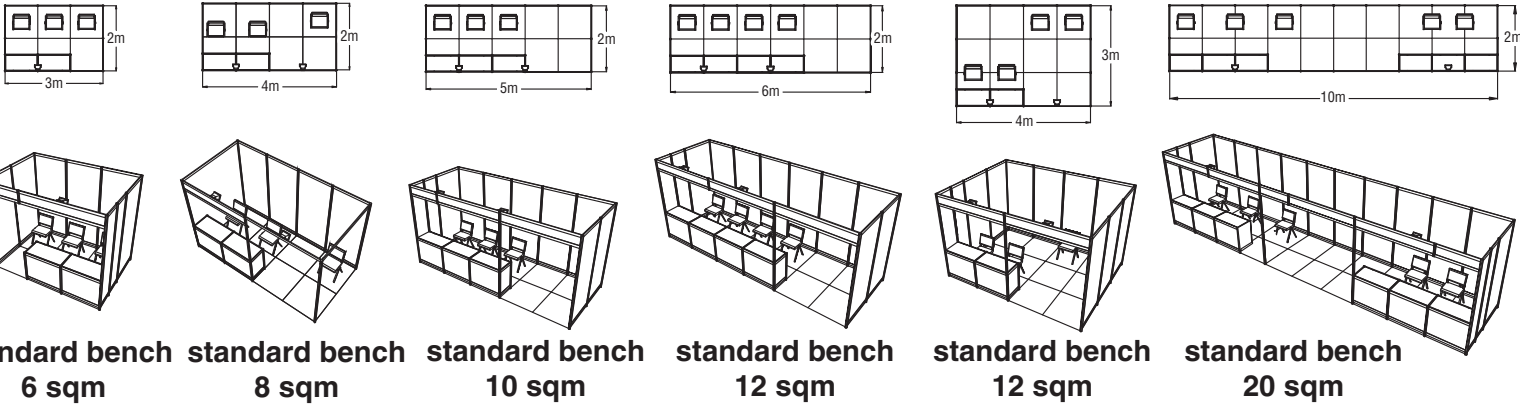

Standard benches

standard bench 6 sqm standard bench 8 sqm standard bench 10 sqm standard bench 12 sqm standard bench 12 sqm standard bench 20 sqm

Price list of exhibition space

STANDARD EQUIPMENT BENCH - 120 EUR/SQM

Bench 6 sqm - 720 eur

includes: 2 little white desks, inscription on frieze, partitation walls, spotlight i 3 chairs

Bench 10 sqm - 1.200 eur

includes: 3 little white desks, inscription on frieze, partitation walls, 2 spotlights i 3 chairs

Bench 12 sqm - 1.440 eur

includes: 4 little white desks, inscription on frieze, partitation walls, 2 spotlights i 4 chairs

Bench 20 sqm - 2.400 eur

includes: 6 little white desks, inscription on frieze, partitation walls, 3 spotlights i 6 chairs